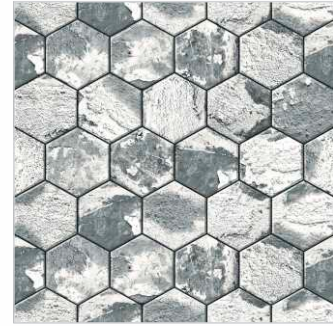

# HEAVY DUTY

OUTDOOR VITRIFIED TILES

400x  
400mm

**DURASTONE**  
HEAVY DUTY VITRIFIED TILES

ALOISE BROWN

ALOISE GREY

AUBIN BROWN DARK

CLARICE GREY